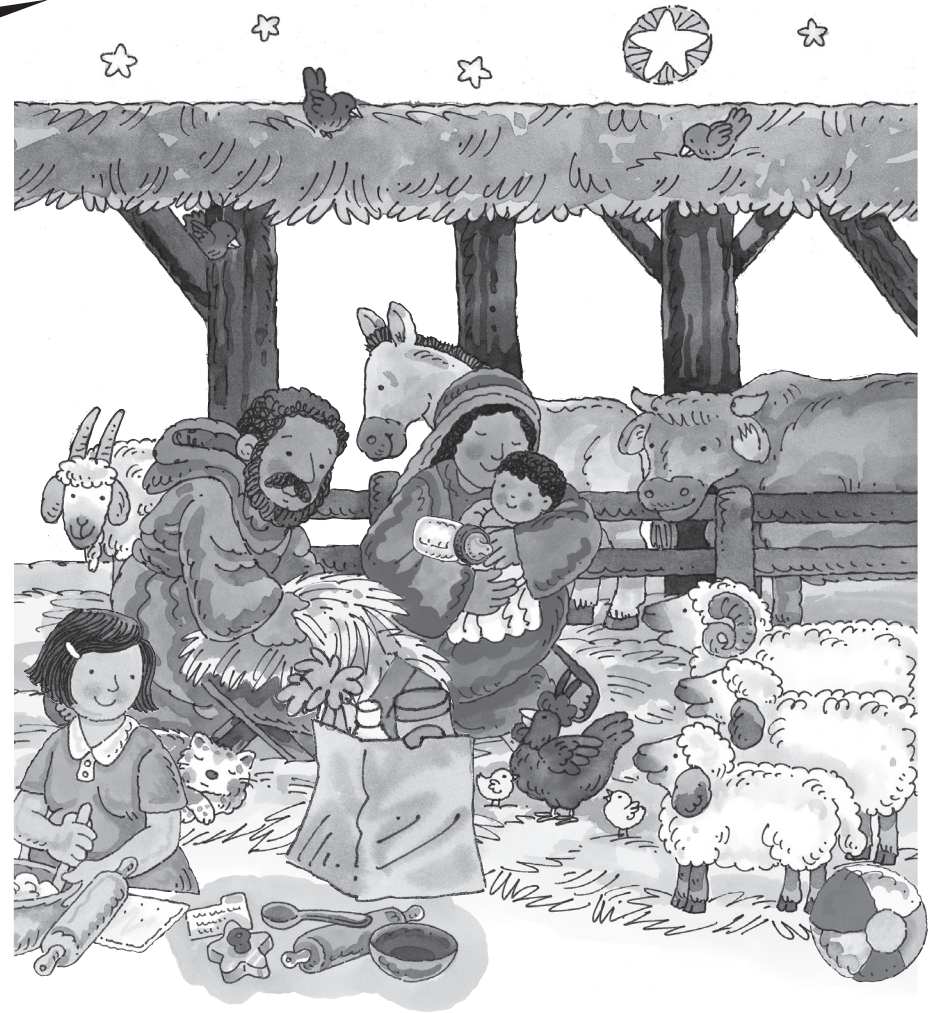

During the season of Christmas, people sing and play special music to celebrate the birth of Jesus.

What music do you hear today?

PRE-READER

Christmas Eve

- On **Christmas Eve**, we celebrate—Jesus is born!
- During the season of Christmas, we **celebrate** the **birth** of Jesus.
- The symbol we see for Christmas is a **baby** in a **manger**.
- A **manger** was the first bed to hold **Jesus**.

But this is a stable. Would God be born here among the animals?

For Christmas, God gave us a special gift—**Jesus!**
Jesus was born in a **stable**.
His bed was a **manger**, where animals eat.
Jesus came to share God's **love**.

Jesus was born in an unusual place—a stable.

Circle all the things that don't belong in the stable.